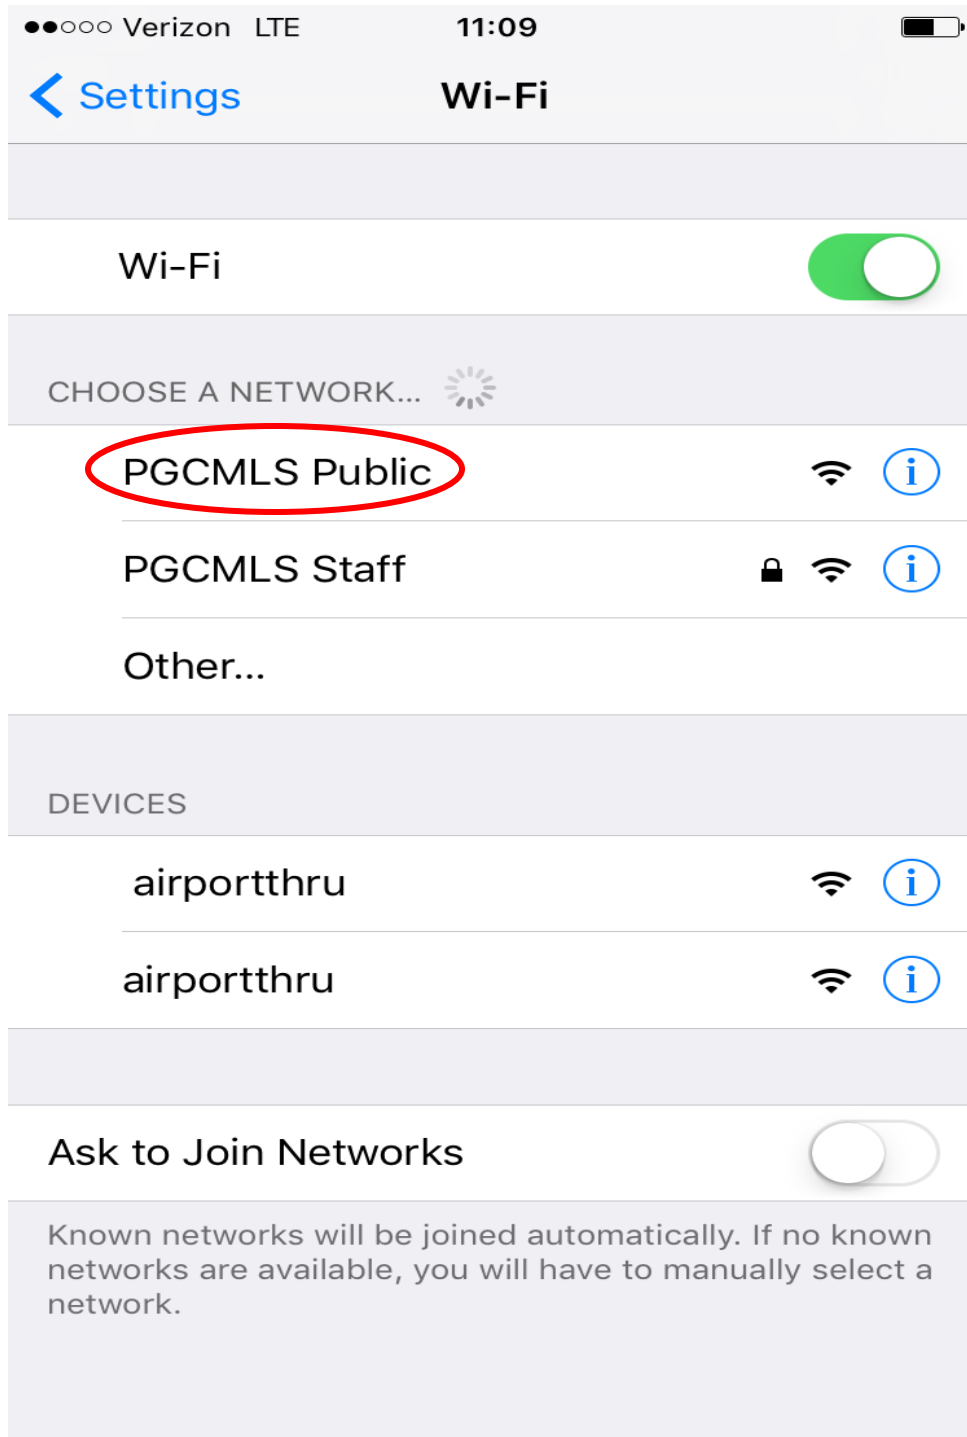

For: PGCMLS PUBLIC

Wireless Access: Iphone and Ipads Set-Up Guide

Step 1: Go to Wi-Fi settings on your Ipad or Phone and choose PGCMLS Public

Step 2: Open a Safari and go to **pgcmls.info**

Step 3: Enter your **Library Card Number**, check **Accept** and touch **Login**

Sign in to Wi-Fi network MORE

 **PRINCE GEORGE'S COUNTY
MEMORIAL LIBRARY SYSTEM**
www.pgcmls.info

**Welcome to the
Prince George's County
Memorial Library System**

Please enter your library card number below.

Your library card number can be found on the back of your library card below the barcode.

Library Card Number:

21268*****

Terms:

Your computer system will be connected to the Prince George's County Memorial Library System computer network, and therefore shall be governed by all local and state policies, and laws concerning use of this system and available resources. Prince