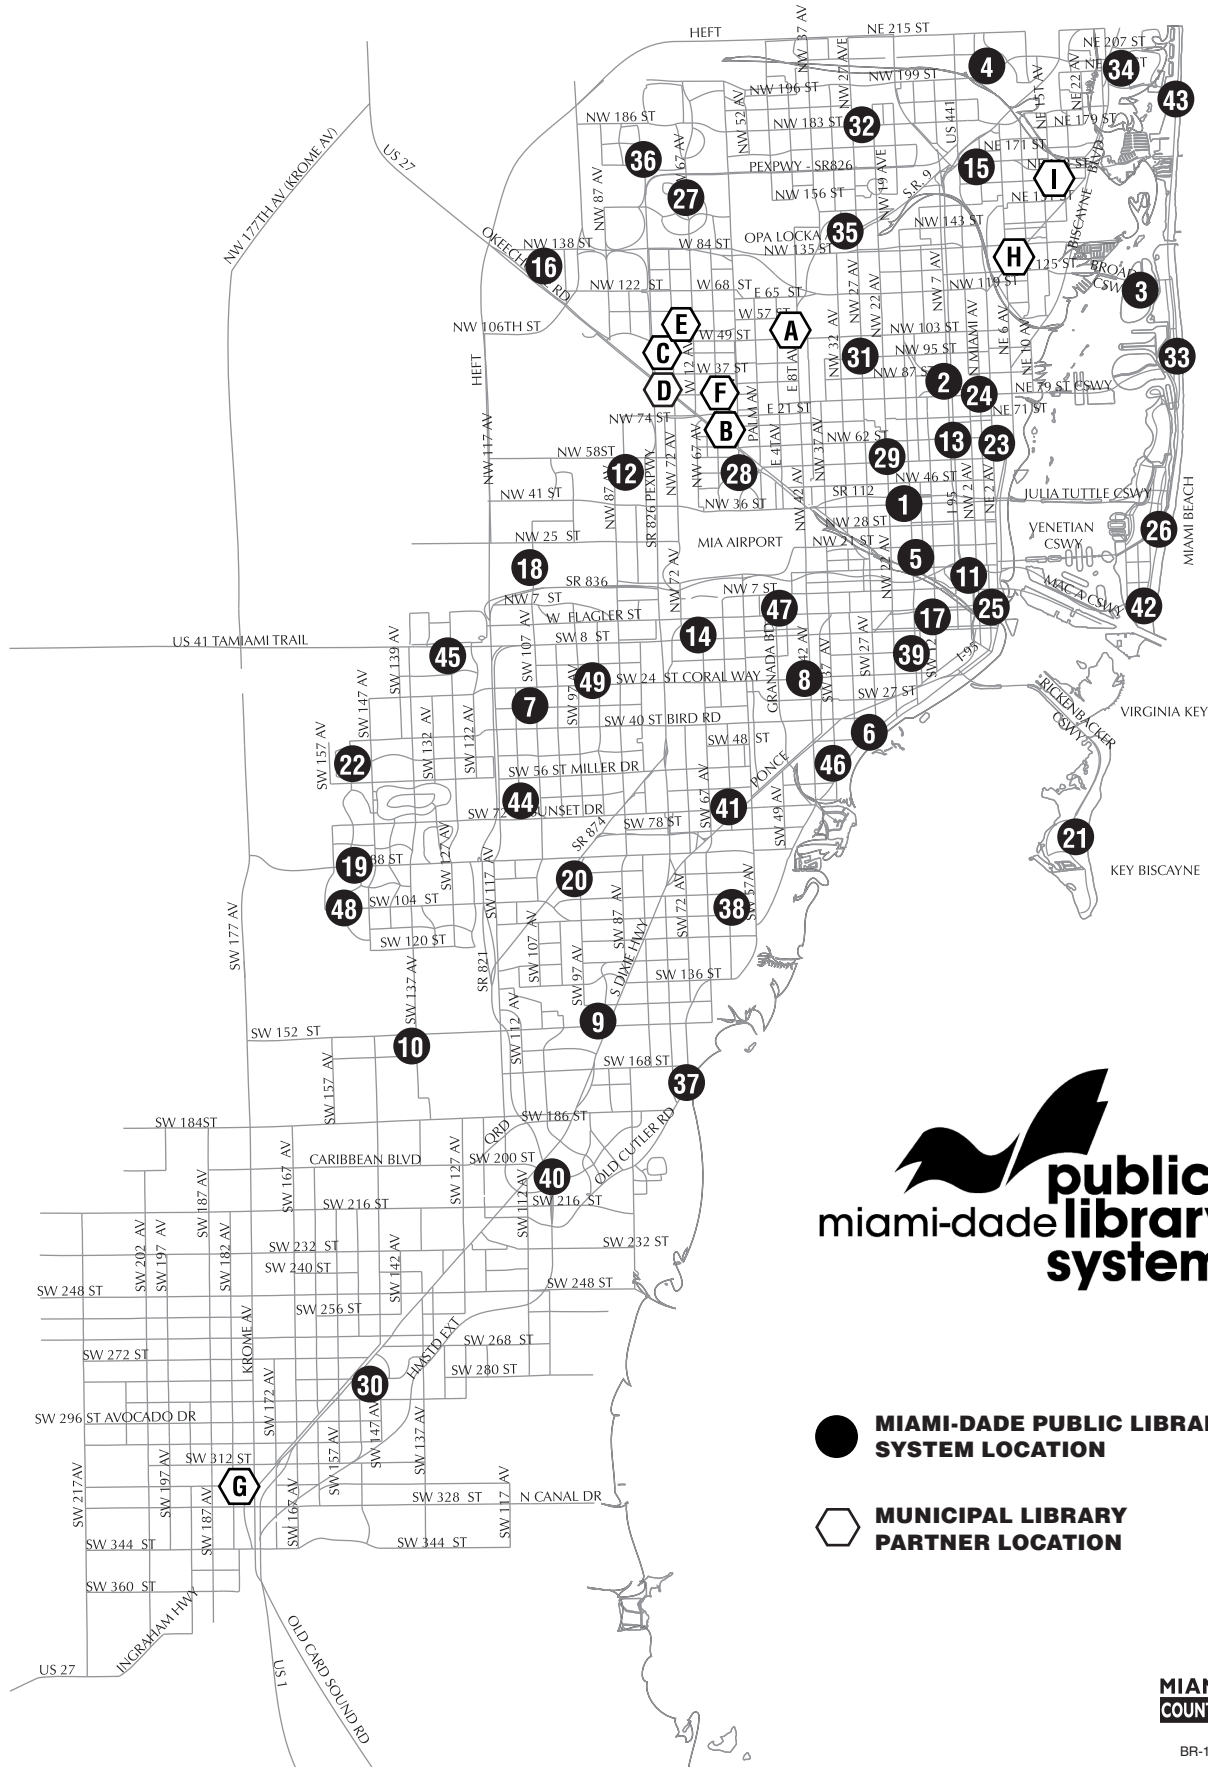

D. NORTH HIALEAH E-LIBRARY
7400 W 10 Avenue • 305-816-4470

E. WILDE E-LIBRARY
1701 W 53 Terrace • 305-818-9766

F. WALKER E-LIBRARY
800 W 29 Street • 305-883-6317

HOMESTEAD

G. CYBRARIUM
80 West Mowry Drive • 305-224-4410

-  **MIAMI-DADE PUBLIC LIBRARY SYSTEM LOCATION**
-  **MUNICIPAL LIBRARY PARTNER LOCATION**