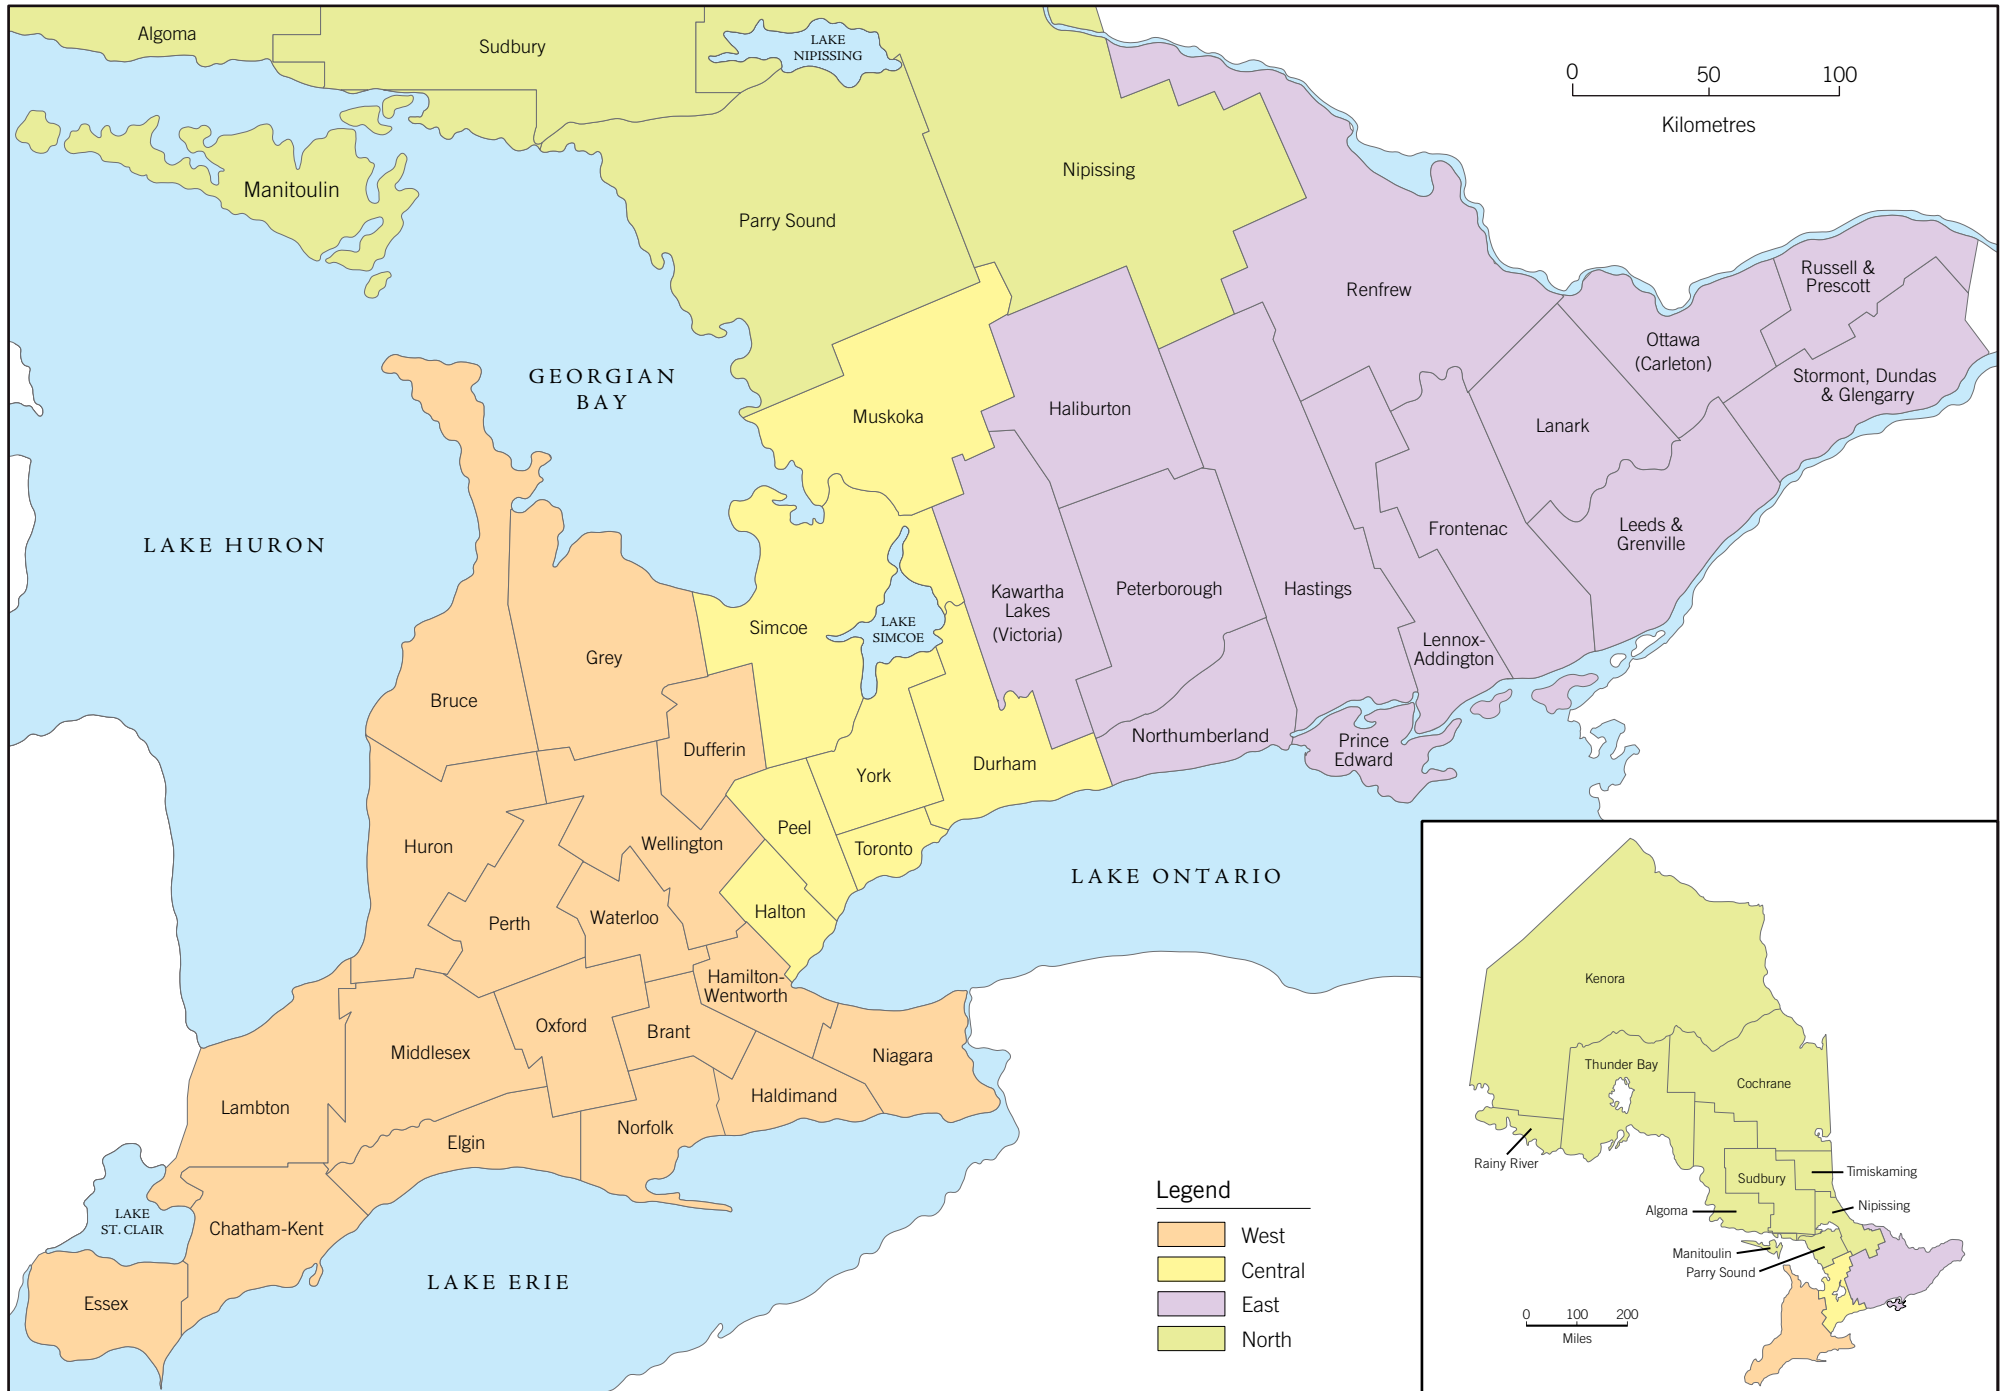

ONTARIO MAP

Ontario Genealogical Society Branches and Special Interest Groups

THE ONTARIO GENEALOGICAL SOCIETY: ogs.on.ca

BRANT COUNTY: <https://brant.ogs.on.ca>

BRUCE AND GREY: <https://brucegrey.ogs.on.ca>

DURHAM REGION: <https://durham.ogs.on.ca>

ELGIN COUNTY: <https://elgin.ogs.on.ca>

ESSEX COUNTY: <https://essex.ogs.on.ca>

HALDIMAND/ NORFOLK:
<https://haldimandnorfolk.ogs.on.ca>

HALTON-PEEL: <https://haltonpeel.ogs.on.ca>