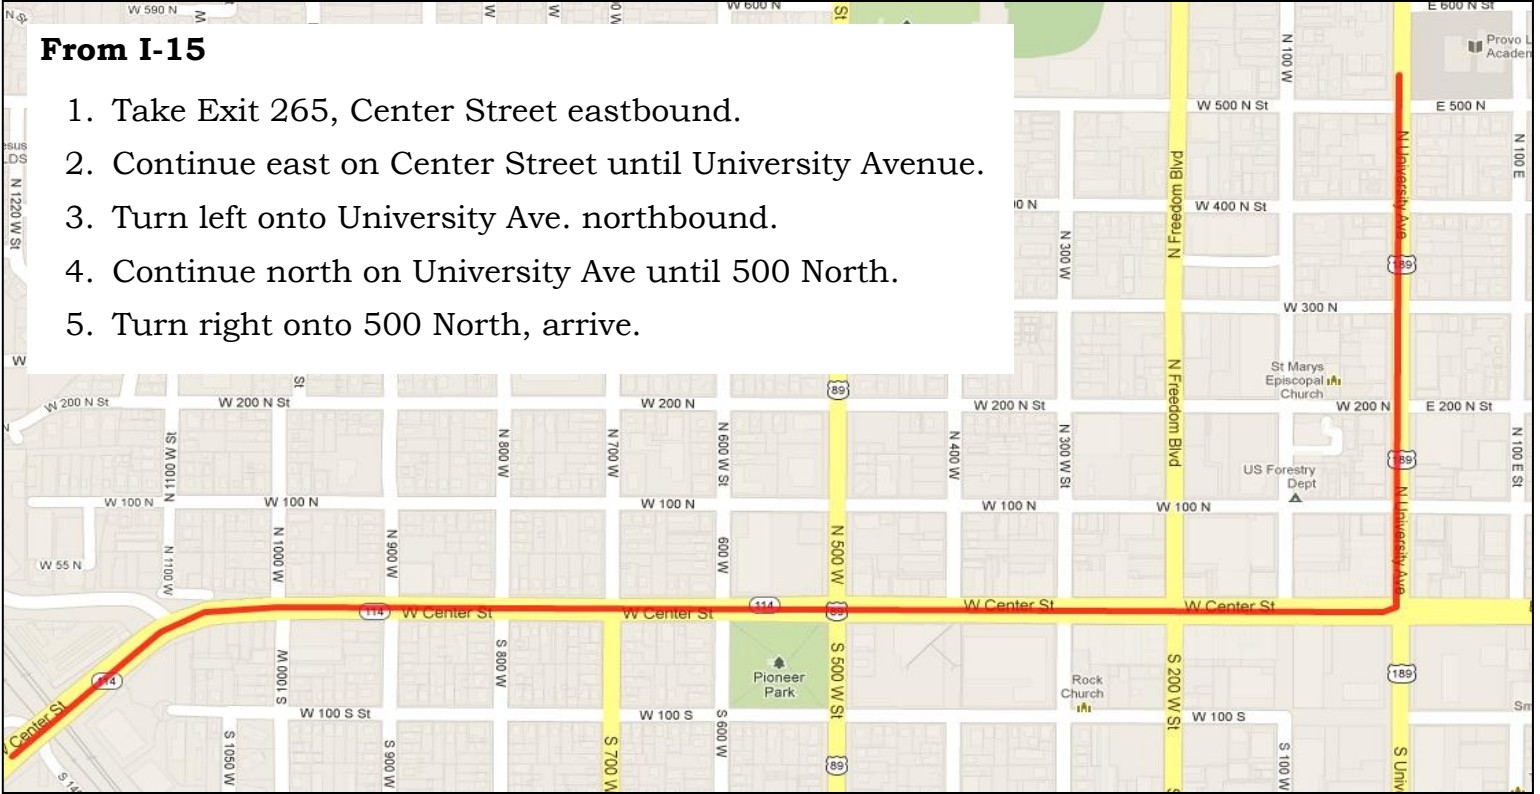

Directions to the
Provo City Library at Academy Square
 550 North University Ave. Provo, Utah

From I-15

1. Take Exit 265, Center Street eastbound.
2. Continue east on Center Street until University Avenue.
3. Turn left onto University Ave. northbound.
4. Continue north on University Ave until 500 North.
5. Turn right onto 500 North, arrive.

Underground Parking

1. Enter on 100 East
2. Drive past the first "Library entrance" sign.
3. Turn the corner
4. Park at the "Academy entrance" sign.
5. Remember that it is One Way
6. Maximum height is 8'3" watch for low beams