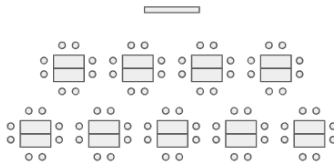

# Meeting Room Setup Options

Lecture
<b>Max Capacity</b>
Room A: 35
Room B: 60
Room C: 35
Room E: 35

Pods
<b>Max Capacity</b>
Room A: 16
Room B: 32
Room C: 16
Room E: 24

Circle
<b>Max Capacity</b>
Room A: 16
Room B: 24
Room C: 16
Room E: 16

U-shape
<b>Max Capacity</b>
Room A: 17
Room B: 23
Room C: 17
Room E: 16

Hollow Square
<b>Max Capacity</b>
Room A: 24
Room B: 33
Room C: 24
Room E: 16

Conference	
<b>Max Capacity</b>	
A: 16	L2: 6 at table 9 at walls
B: 26	
C: 16	L3: 6 at table 9 at walls
E: 18	