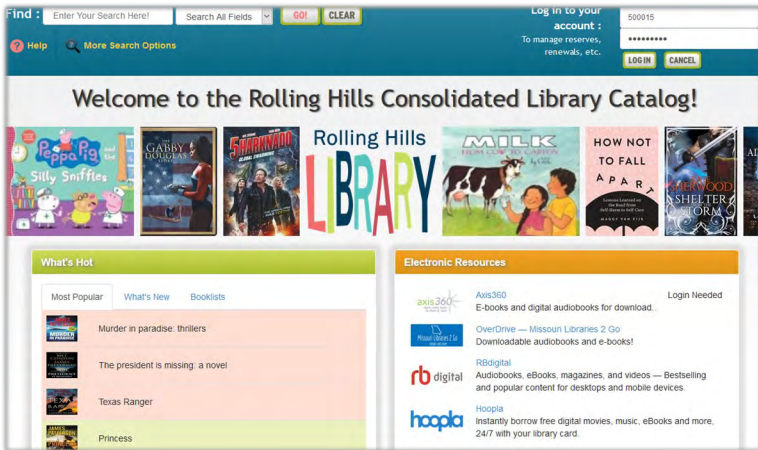

Audience: Gr7-12, Adults

Access: <http://rollinghillsmo.universalclass.com/register.htm>

Create a login to enroll in courses.

Value Line Library

Access a vault of financial investment research, approximately 3,500 stocks and access to 800 key mutual funds. Highly reviewed for its company and stock history performance information.

Audience: Gr7-12, Adults

Access: Link at <https://rhcl.org/online-learning/>

Login with library card number if prompted.

Rolling Hills Library

Online Catalog

Search our online catalog and log into your account to renew items, place titles on hold, update your contact information, or change your password. <https://rollinghills.biblionix.com/catalog/>