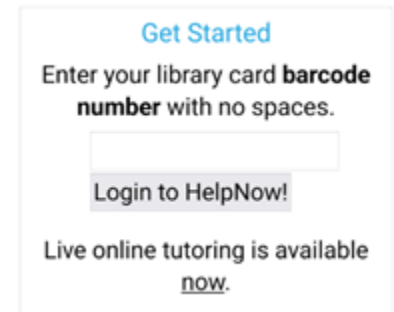

# getting started with HelpNow

## what is HelpNow?

Live online homework help from one-on-one tutors 24 hours a day. Available in English, Spanish, and French, from early elementary through high school grades, in core subject areas. Video content and other resources are also available.

## accessing HelpNow

- You can use HelpNow from any web browser on your computer or mobile device by visiting [middlesex.ca.brainfuse.com](http://middlesex.ca.brainfuse.com)
- When using a library computer or Middlesex County Library Wi-Fi, no login is required. When using from home, you will need to login with your library card number (start with the zero, no spaces).
- A Brainfuse account is not required for using HelpNow in a web browser, but some features will be unavailable.
- Brainfuse also offers an app for both Apple and Android devices, which includes select features from the website. A Brainfuse account is required to use the app.
- To create an account visit [middlesex.ca.brainfuse.com](http://middlesex.ca.brainfuse.com) and select 'My Account' from the drop-down menu in the upper right (the menu will look different depending on how you are accessing the site).
- Then choose "Login" and follow the 'Sign-Up' link. Enter a username, a password and select a password reminder question.
- **Make your username memorable or write it down:** there is no way to retrieve your account if you don't know the user name.