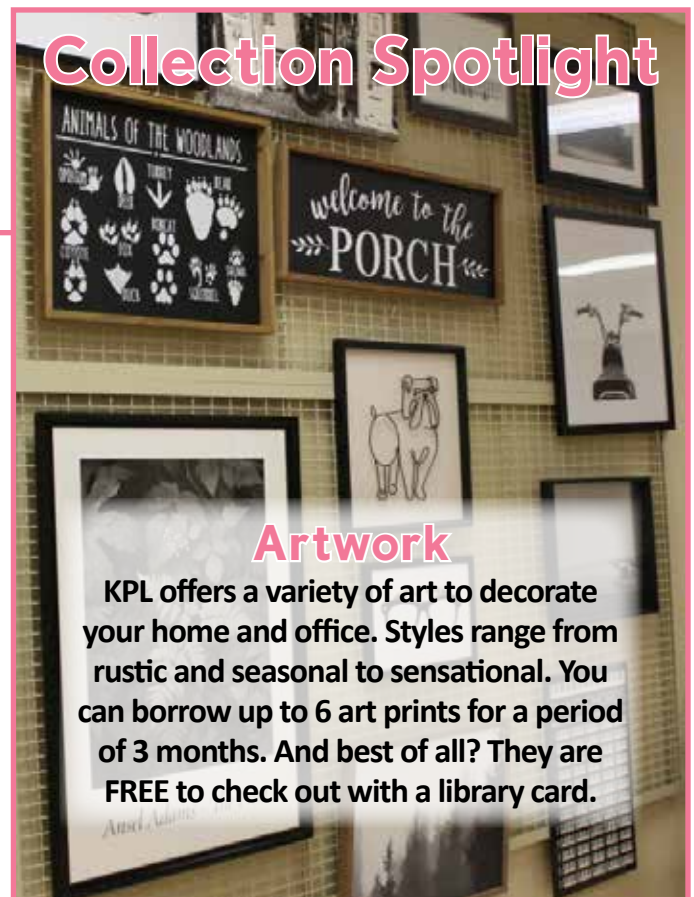

Collection Spotlight

Artwork

KPL offers a variety of art to decorate your home and office. Styles range from rustic and seasonal to sensational. You can borrow up to 6 art prints for a period of 3 months. And best of all? They are **FREE** to check out with a library card.