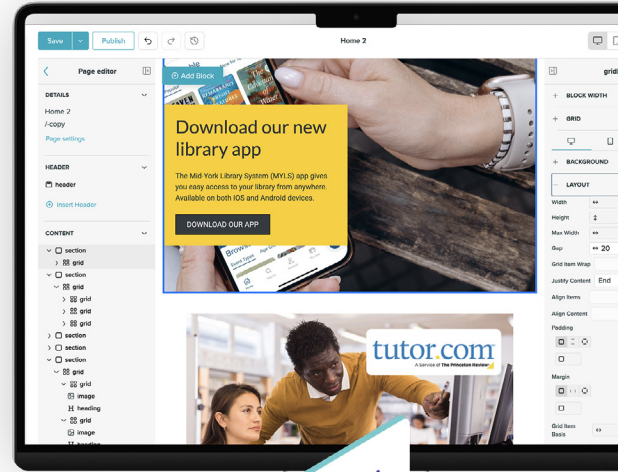

Set Permissions

User permissions let you manage who can access, edit and publish pages on your site.

Built-in SEO

Integrated tools to enhance your site's search engine optimization and increase your library's discoverability.

3rd Party Analytics

Integration with tools like Google Analytics to track site performance.

Custom JavaScript

Add and manage your custom scripts to enhance functionality.

Page Locking

Pages automatically lock to prevent multiple users from editing the same page simultaneously.

Ready to Reuse

Reusable content blocks may be saved and repurposed for consistency across your site.

Social Media

Optimized integration makes it easy to share your content across social media platforms.

Digital Signatures

Our advanced form builder includes features like digital signature collection and custom questions.

ADA Compliance

Check your work as you create your site to ensure it meets WCAG 2.1 AA accessibility standards for all users.

Breakpoints

Define and set specific screen sizes to enhance your responsive designs.

Empower your customers

- ✓ Discover everything your library has to offer
- ✓ Access content from any device 24/7
- ✓ Keep up to date with library offerings