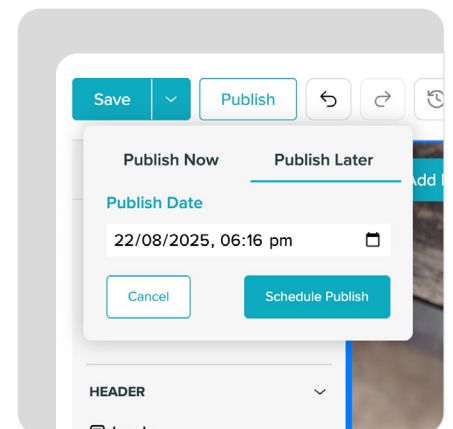

Page Versioning

Easily track changes and revert to previous versions of a page whenever needed.

Content Scheduling

Set specific dates and times for content to automatically be published to your site.

Set Permissions