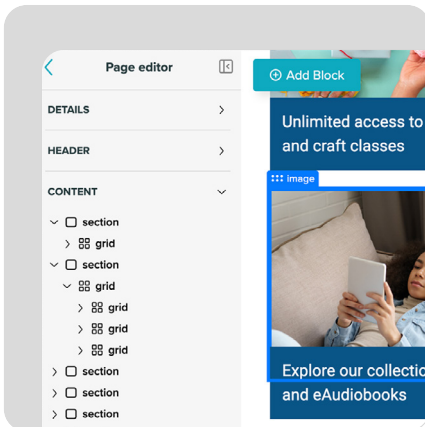

Create

BUILD AND MANAGE YOUR DIGITAL PRESENCE

Create is an intuitive site builder that empowers you to design a stunning, fully customizable website without writing a single line of code.

Drag and Drop

Effortlessly design and customize pages with a user-friendly, intuitive interface.

Designer Templates

Ready-to-use templates for quick, seamless site setup with optimized UI/UX.

On-brand Themes

Build beautiful, fully customized pages using your own CSS, colors and fonts.

Custom Designs

Create and customize your own templates to match your unique style and requirements.

Breakpoints

Define and set specific screen sizes to enhance your responsive designs.

Empower your customers

- ✓ Discover everything your library has to offer
- ✓ Access content from any device 24/7
- ✓ Keep up to date with library offerings