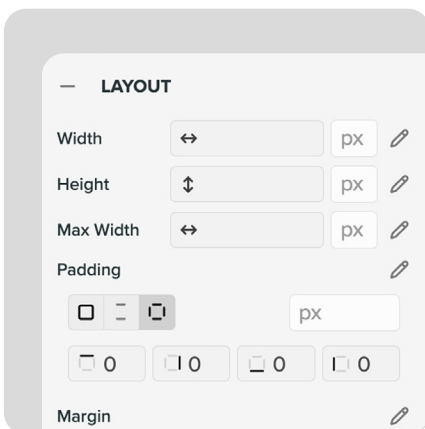

Custom Designs

Create and customize your own templates to match your unique style and requirements.