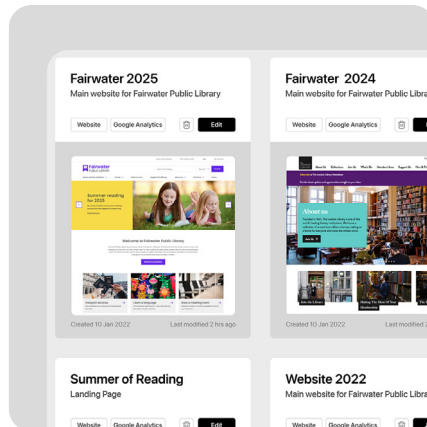

Create

BUILD AND MANAGE YOUR DIGITAL PRESENCE

Create is an intuitive site builder that empowers you to design a stunning, fully customizable website without writing a single line of code.

Drag and Drop

Effortlessly design and customize pages with a user-friendly, intuitive interface.

Designer Templates

Ready-to-use templates for quick, seamless site setup with optimized UI/UX.

On-brand Themes

Build beautiful, fully customized pages using your own CSS, colors and fonts.

Custom Designs

Create and customize your own templates to match your unique style and requirements.