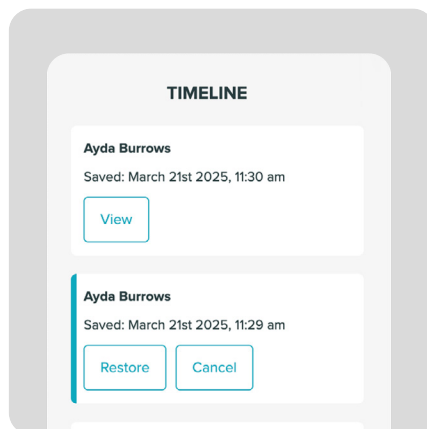

Page Versioning

Easily track changes and revert to previous versions of a page whenever needed.

Content Scheduling

Set specific dates and times for content to automatically be published to your site.

Set Permissions