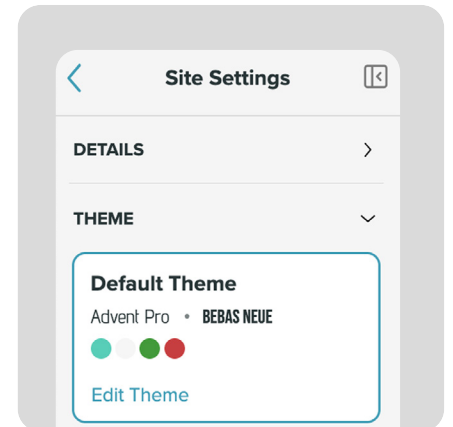

Create

BUILD AND MANAGE YOUR DIGITAL PRESENCE

Create is an intuitive site builder that empowers you to design a stunning, fully customizable website without writing a single line of code.

Drag and Drop

Effortlessly design and customize pages with a user-friendly, intuitive interface.

Designer Templates

Ready-to-use templates for quick, seamless site setup with optimized UI/UX.

On-brand Themes

Build beautiful, fully customized pages using your own CSS, colors and fonts.

Custom Designs

Create and customize your own templates to match your unique style and requirements.