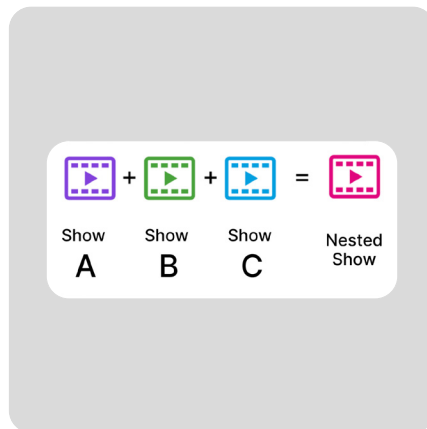

Customized Messaging

Display welcome messages, opening hours, custom slides and branch-specific information on any screen.

Unlimited Screens

Easily pair and connect as many screens as you need across all your locations.

Your Preferred Devices

No expensive equipment required. Use almost any screen connected to the internet to display your content.

Flexible Shows

Use nested and smart shows for easy repeating and displaying of location-aware content.

Real Time Updates

Quickly update your screens to relay important messages in real time on any or all your displays.

Widget Integration

Use customizable upcoming events and room reservation widgets to display what's happening in real time.

Create Channels

Build your custom channels with specifically scheduled shows and play on any number of your screens.

Overlay Options

Add an image or text that will automatically be placed over every slide.