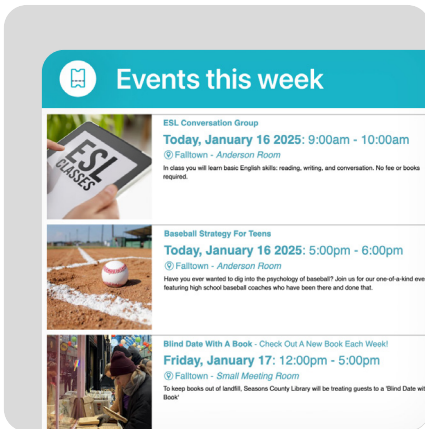

Broadcast

DIGITAL SIGNAGE

Broadcast is our hardware agnostic digital signage solution that allows you to turn any device into an interactive sign.

Promote your Programs

Display your featured and promoted events with customization for different locations or audiences.

Customized Messaging

Display welcome messages, opening hours, custom slides and branch-specific information on any screen.

Unlimited Screens

Easily pair and connect as many screens as you need across all your locations.

Your Preferred Devices

No expensive equipment required. Use almost any screen connected to the internet to display your content.

Flexible Shows

Use nested and smart shows for easy repeating and displaying of location-aware content.

Real Time Updates

Quickly update your screens to relay important messages in real time on any or all your displays.

Widget Integration

Use customizable upcoming events and room reservation widgets to display what's happening in real time.