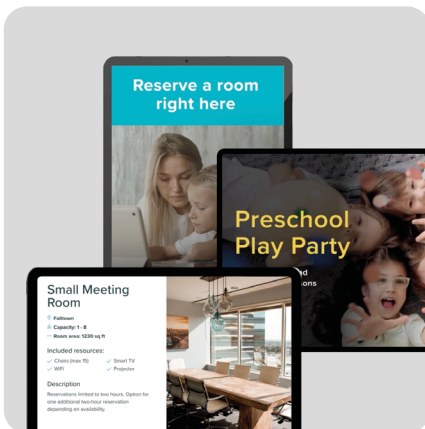

Broadcast

DIGITAL SIGNAGE

Broadcast is our hardware agnostic digital signage solution that allows you to turn any device into an interactive sign.

Promote your Programs

Display your featured and promoted events with customization for different locations or audiences.

Customized Messaging

Display welcome messages, opening hours, custom slides and branch-specific information on any screen.

Unlimited Screens

Easily pair and connect as many screens as you need across all your locations.

Your Preferred Devices

No expensive equipment required. Use almost any screen connected to the internet to display your content.

Flexible Shows

Use nested and smart shows for easy repeating and displaying of location-aware content.

Easy Importing

Create slides using popular tools like Canva and PowerPoint and easily import custom content into your shows.

Creative Content

Create and add static slides, dynamically updating widgets, animations and videos to your shows.