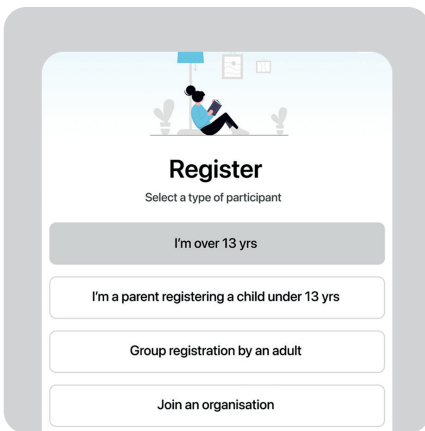

# Challenge

READING & ENGAGEMENT PROGRAMS

Challenge is a flexible engagement tool that empowers libraries to design and launch fully customizable, goal-driven programs tailored to any audience or initiative.

## Customizable Registration

Set up unlimited registration types to fit the needs of your unique challenge.