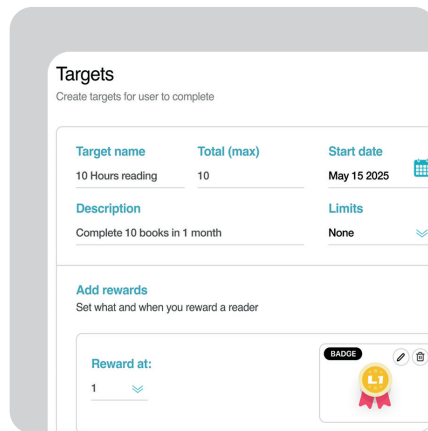

# Challenge

READING & ENGAGEMENT PROGRAMS

Challenge is a flexible engagement tool that empowers libraries to design and launch fully customizable, goal-driven programs tailored to any audience or initiative.

## Customizable Registration

Set up unlimited registration types to fit the needs of your unique challenge.