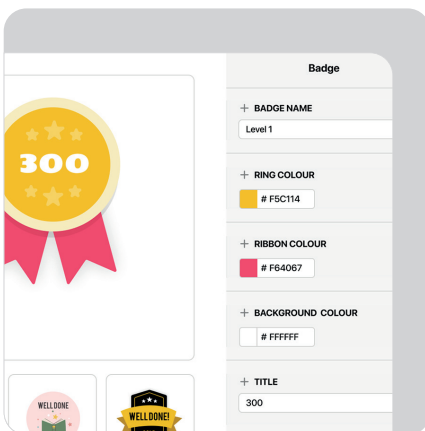

Build your Badges

Design badges that reflect your challenge's unique style and theme.