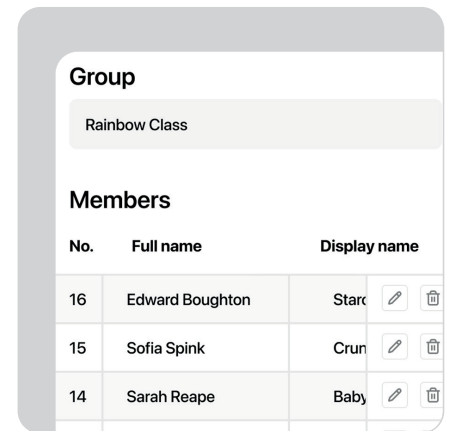

Group Challenges

Enable teams or groups to join and work together toward shared goals.