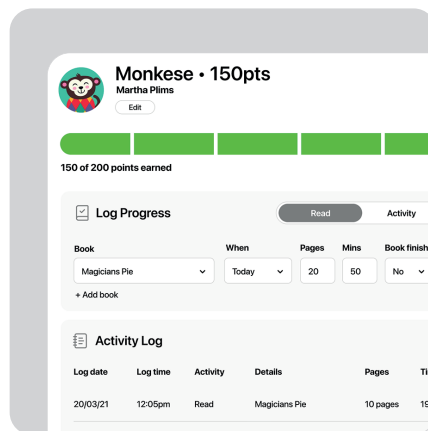

Track Progress

Log progress via web, Connect app, Interact kiosks, or with staff using Roam, our mobile service tool.