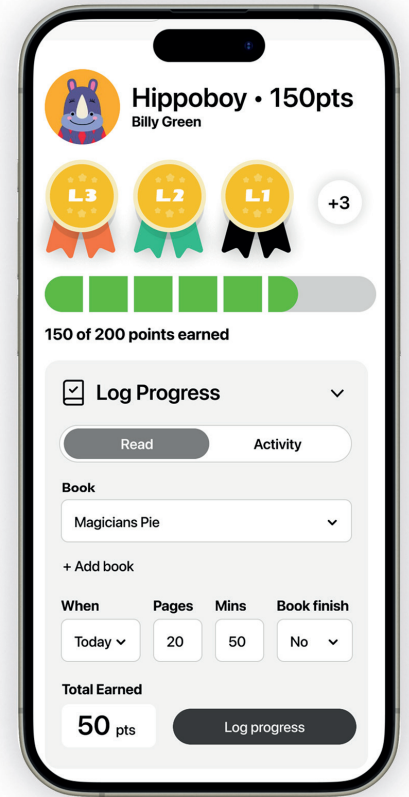

Multiple Challenges

Simultaneously build, launch and manage as many challenges as you need.

Countdowns

Keep users on track with a visible countdowns showing time remaining to participate.

Printable Logs

Print reading logs for participants who prefer or need a non-digital option.

Motivational Messages

Boost engagement with positive messages that celebrate progress.

School Engagement

Connect with schools to enroll students in your program ahead of summer.

Your Schedule

Create challenges in advance and set them to start automatically on your chosen date and time.

Leader Boards

Display leader boards on your website and on digital signage using Broadcast.

Activity History

Access a simple and clear overview of all tracked progress.

Reminders

Customers can receive reminders to log progress via email or push notification

Custom Reporting

Easily create reports to measure stats across all your challenges.

Empower your customers

- ✓ Encourage reading, learning, and goal setting
- ✓ Join community-wide or school-partnered challenges
- ✓ Set personal goals and track their own progress