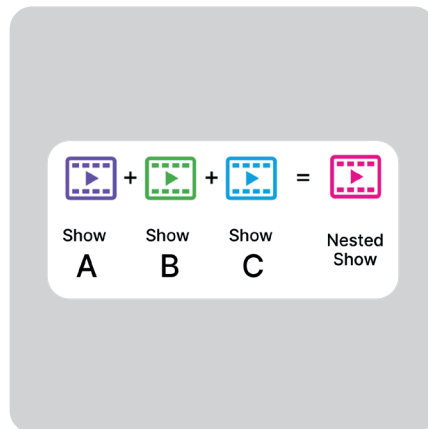

## Customized Messaging

Display welcome messages, opening hours, custom slides and branch-specific information on any screen.

## Flexible Shows

Use nested and smart shows for easy repeating and displaying of location-aware content.