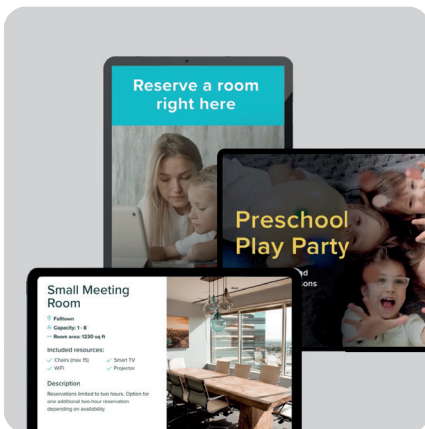

## Customized Messaging

Display welcome messages, opening hours, custom slides and branch-specific information on any screen.

## Unlimited Screens

Easily pair and connect as many screens as you need across all your locations.

### Remote Access

Not in the branch? Easily update the content playing on any of your screens from anywhere.

### Kiosk Displays

Use in tandem with Interact self-service kiosks turning them into a digital sign and amazing marketing opportunity.