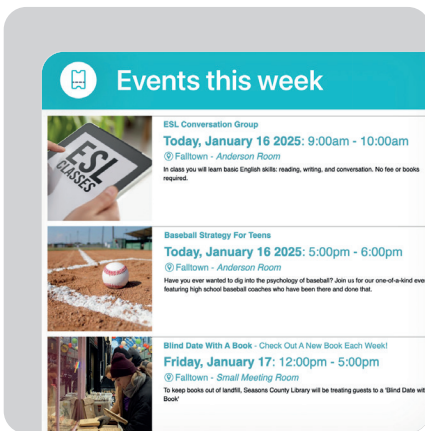

# Broadcast

DIGITAL SIGNAGE

Broadcast is our hardware agnostic digital signage solution that allows you to turn any device into an interactive sign.

## Promote your Programs

Display your featured and promoted events with customization for different locations or audiences.

## Customized Messaging

Display welcome messages, opening hours, custom slides and branch-specific information on any screen.

### Kiosk Displays

Use in tandem with Interact self-service kiosks turning them into a digital sign and amazing marketing opportunity.